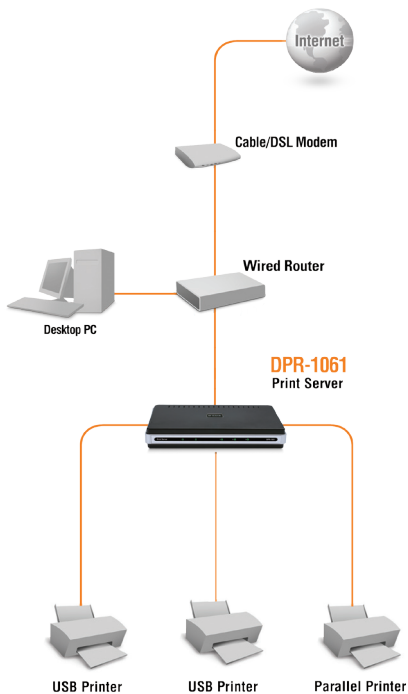

WHAT THIS PRODUCT DOES

The DPR-1061 3-Port Print Server is a versatile multi-port print server ideal for use at the office, school or business. With 2 USB ports and 1 parallel port for printer connection, this device gives you the versatility of adding multiple printers or multifunction equipment to your network. Supporting scan, fax, and print functions, the DPR-1061 can create up to 3 printer/multifunction equipment connections, providing an easy and cost-effective way for you to share your multiple devices over a network.

FEATURES

- + 2 USB 2.0 printer ports
- + 1 parallel printer port
- + 1 10/100BASE-TX Ethernet port
- + Supports Internet Printing Protocol (IPP) for remote printing
- + Supports a wide range of printers including GDI
- + Supports scan and fax functions of multifunction equipment
- + Supports TCP/IP, NetBEUI Operating Systems (Windows, Linux, Unix, and Mac OS)

YOUR NETWORK SETUP

TECHNICAL SPECIFICATIONS

STANDARDS

- + IEEE 802.3
- + IEEE 802.3n
- + IEEE 1284
- + USB 2.0

PORTS

- + 2 USB 2.0 ports
- + 1 Parallel Printer port
- + 1 10/100BASE-TX Ethernet LAN port

DEVICE MANAGEMENT

- + Through Internet Explorer v6 or later; or other Java-enabled browsers
- + DHCP server and client
- + Print Server Administration program running under Windows

DIAGNOSTIC LEDS

- + Power
- + Ethernet Link Activity
- + Printer (1 to 3)

POWER INPUT

5.0V DC/2.5A (Through external power adapter)

OPERATING TEMPERATURE

0° to 50°C (32° to 122°F)

STORAGE TEMPERATURE

-25° to 55°C (-13° to 131°F)

OS SUPPORT

- + Windows Vista/XP/2000/NT4/ME/98SE/95
- + Apple Mac OS 9.x to MAC OS X 10.4.x
- + Linux
- + UNIX Ipr/lpd (HP-UX, SunOS, Solaris, SCO, UnixWare, IBM AIX)
- + NetWare 5.x NDPS LPR Remote Printing

HUMIDITY

5% to 95% non-condensing

DIMENSIONS

7.58 x 4.66 x 1.22 inches (192.5 x 118.4 x 31 mm)

WEIGHT

292g (10.3 oz)

CERTIFICATIONS

- FCC
- CE
- C-Tick
- IC
- CSA

PRINTER COMPATIBILITY LIST

- + AVISION: MF3100L
- + BENQ: CM3000
- + BROTHER: MFC-210C, MFC-420CN, MFC-3240C, MFC-7220
- + CANON: PIXMA MP110, PIXMA MP150, PIXMA MP160, PIXMA MP170, PIXMA MP180, PIXMA MP450, PIXMA MP460, PIXMA MP500, PIXMA MP510, PIXMA MP600, PIXMA MP810, PIXMA MP830, PIXMA MP950, PIXMA MP960
- + DELL: PHOTO 966
- + EPSON: PM-A970, PM-A920, PM-A820, PM-A720, PM-A950, PM-A890, PM-A750, PM-A650, STYLUS CX2900, STYLUS CX3700, STYLUS CX3900, STYLUS CX4100, STYLUS CX4700, STYLUS CX4900, STYLUS CX5700F, STYLUS CX5900, STYLUS CX6900F, STYLUS PHOTO RX530, STYLUS PHOTO RX580, STYLUS PHOTO RX590, STYLUS PHOTO RX630, STYLUS PHOTO RX650
- + FUJII XEROX: WORKCENTRE 3119
- + HP: DESKJET F380, PSC1315, PHOTOSMART C1350, PHOTOSMART C1610, PHOTOSMART C3180, PHOTOSMART C4180, PHOTOSMART C5180, OFFICEJET 4255, OFFICEJET 4355, OFFICEJET 5510, OFFICEJET 5610, OFFICEJET 6110, OFFICEJET 7210, LASERJET 3050
- + LEXMARK: X3470, X5470
- + SAMSUNG: SCX-4100, SCX-4200

Release 02 (Dec. 2007)