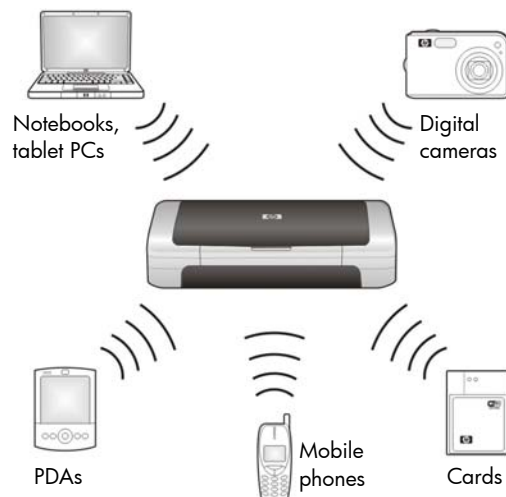

Experience true mobile freedom

The HP Deskjet 460 series mobile printer is always ready to print—anytime, anywhere. When at home, depend on effortless printing from your Bluetooth-enabled PDA. The long-lasting lithium-ion battery enables printing with no cables, so you can enjoy the fresh air. Take advantage of Wi-Fi hotspots when working at your favorite café or while waiting at the airport. Using your PDA, notebook computer, or Wi-Fi-enabled smartphone, you can access up-to-date information from the Internet or the network server at your office and print it immediately.⁶

At home

Outdoors

At your favorite café

A host of connection choices

Optimize your mobile productivity with versatile accessories from HP

HP Bluetooth printer card

CB004A—Print wirelessly from Bluetooth-enabled devices, such as your PDA or mobile phone